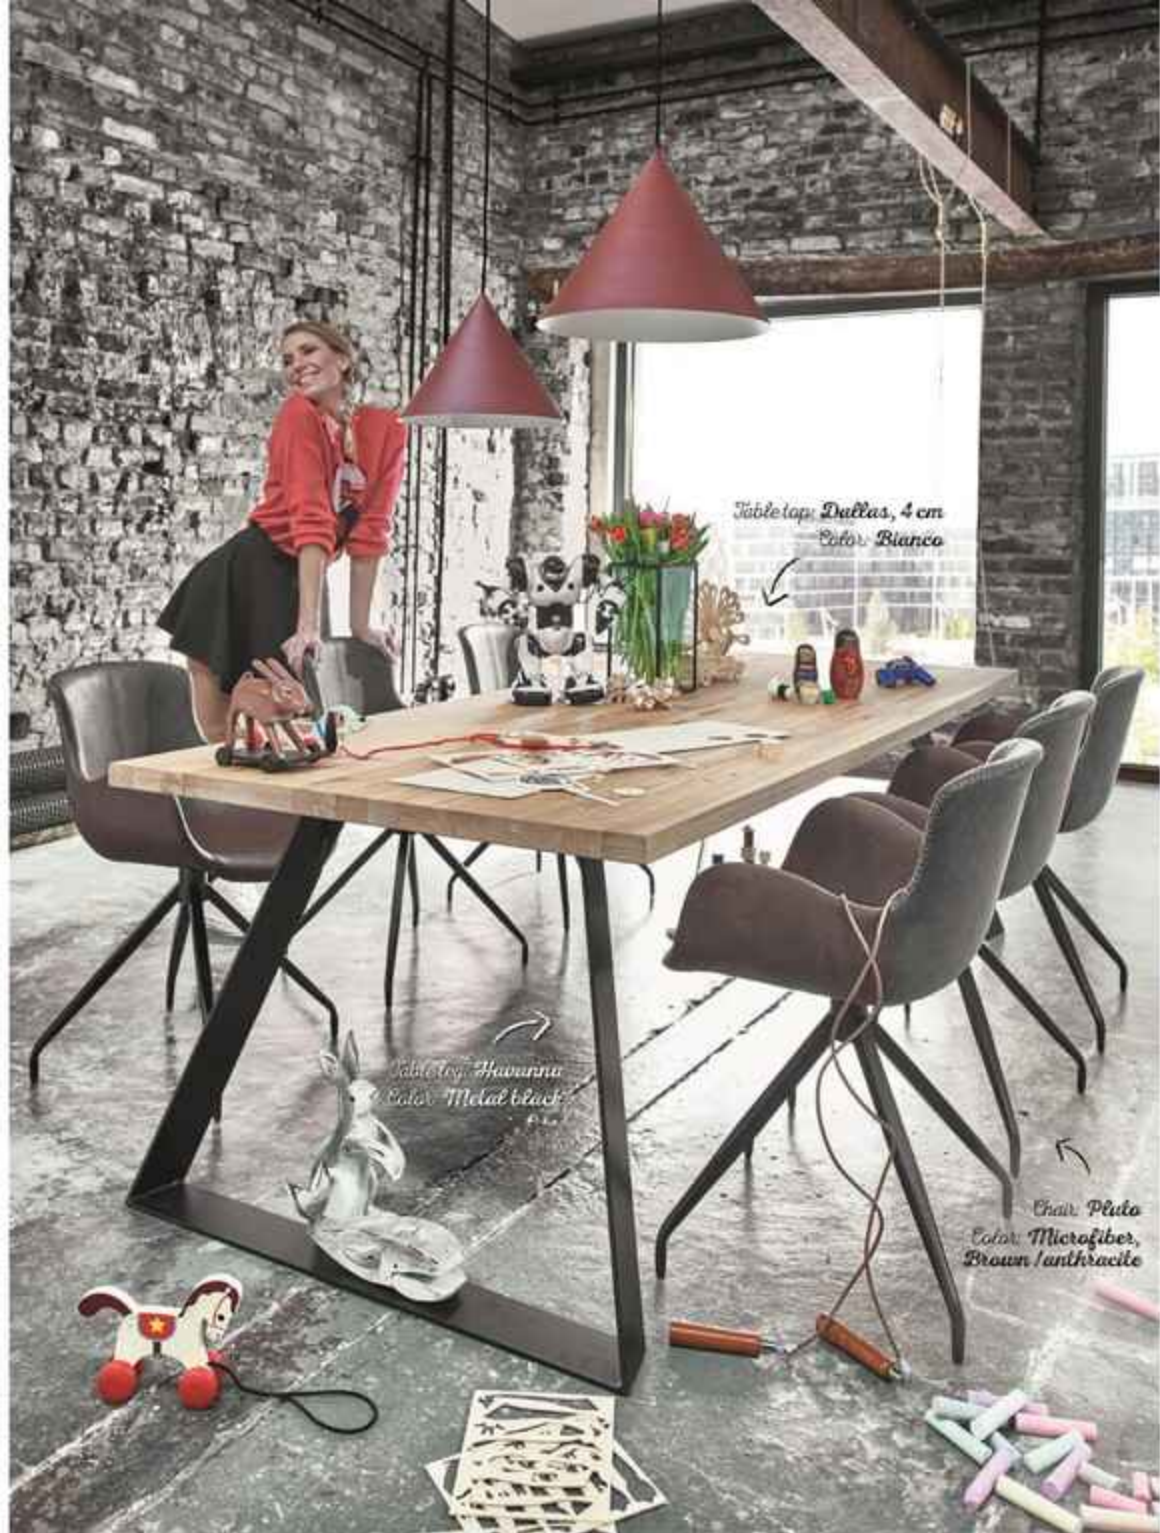

Color: Velour, gold

Color: Velour, hunter

YOUR CONCEPT & YOUR WILD OAK
YOUR CONCEPT & YOUR WILD OAK

Table top
Extreme, 4 cm
Color: Bianco

Chair Reggae
Color: Velour, hunter

Table leg
Denver wood
Color: Bianco